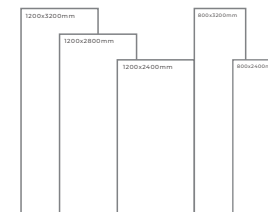

Available Dimension

1200x3200 | 1200x2800
1200x2400 | 800x3200
800x2400