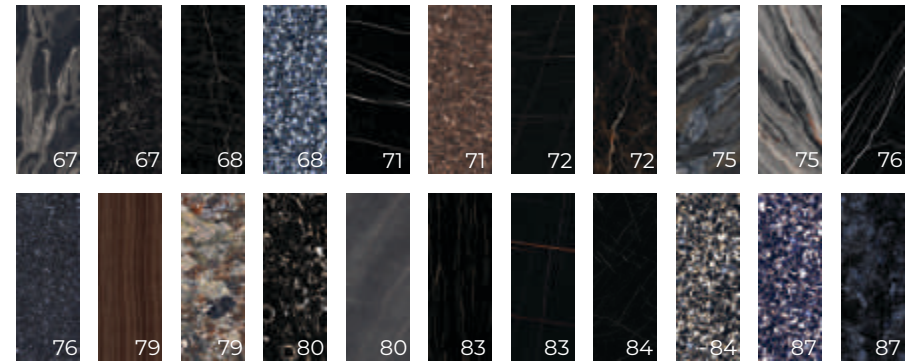

CONTENT

Black Body