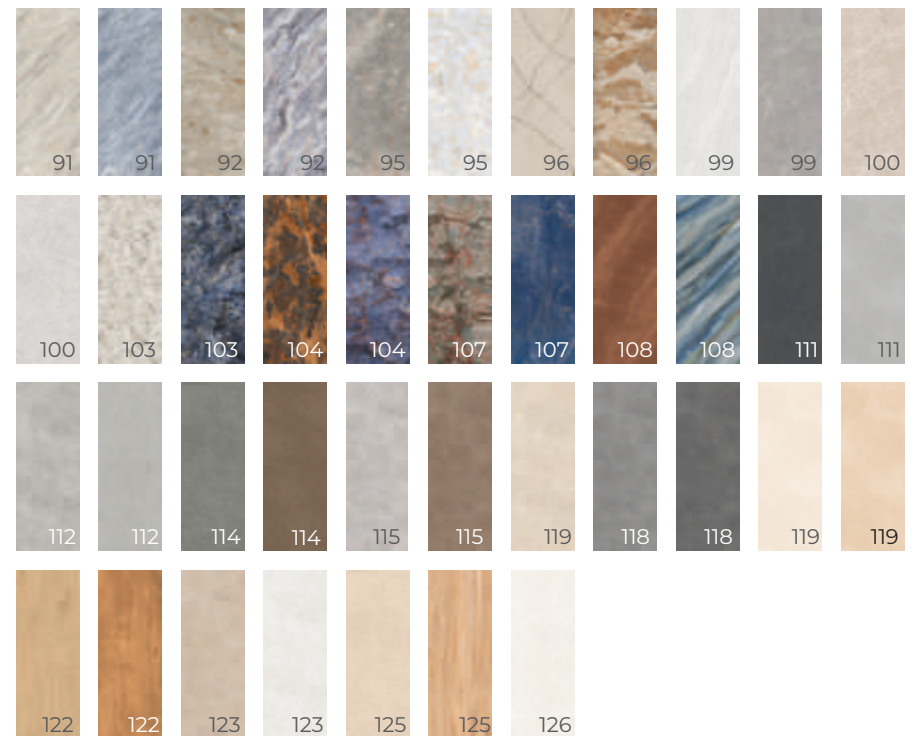

White Body

116	Design
03	BODY

Bring home the innovative streak of Vetican Tiling Solutions which has elements of beauty, aesthetics and design harmony to enliven your ambiance with energy and elan.

CONTENT

Black Body

Grey Body